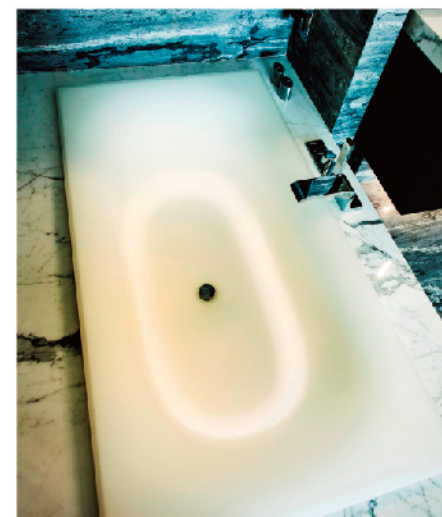

每个细节都演绎极致的奢华，无论是厨房还是浴室都配备顶级产品，体贴照顾一家大小的要求。浴室以光洁的米白色天然石作地台，配衬明净的镜子和装饰柜，拼合出简洁明亮的线条与色彩对比。其中 TOTO 旗下最顶级的卫浴套间系列——诺锐斯特系列更是其中的亮点。该系列以简约自然的外观，智能全面的功能著称，设计与功能完美结合，演绎出至臻完美的贵族感受。在设计上，该系列产品屡获 iF、Red Dot 国际设计大奖，尽显当代顶级设计风范，与深湾9号的非凡气度相匹配。在这个卫浴空间里，你的身心可以得到最佳的释放。你可以抛开喧嚣，静静地享受人水合一的自然意韵。你可以放飞你的心灵，尽情享受沐浴之趣。

Every detail shows the extreme luxury, no matter the kitchen or the bathrooms are equipped with the most premium products, all considerably satisfy the different needs of the whole family. The floor of the bathroom is creamy-white natural stone. Clear and bright mirror, together with clean decoration cabinet, creates a succinct bright characteristic. NEOREST series, as the most premium TOTO sanitary product portfolio, undoubtedly win numerous attractions. NEOREST series are famous for the simple natural look and the intelligent functionality. This series perfectly combine the design with function to reveal the sense of aristocratic luxury. NEOREST series continuously receive the international design awards, such as iF, red dot, which prove its top-rate design taste and level. NEOREST series perfectly match the phenomenal temperament of Marinella Project. In this bathroom, you could acquire the best physical and mental release. You could quietly enjoy the unity of human nature and water rhythm when hustle and bustle is put aside.